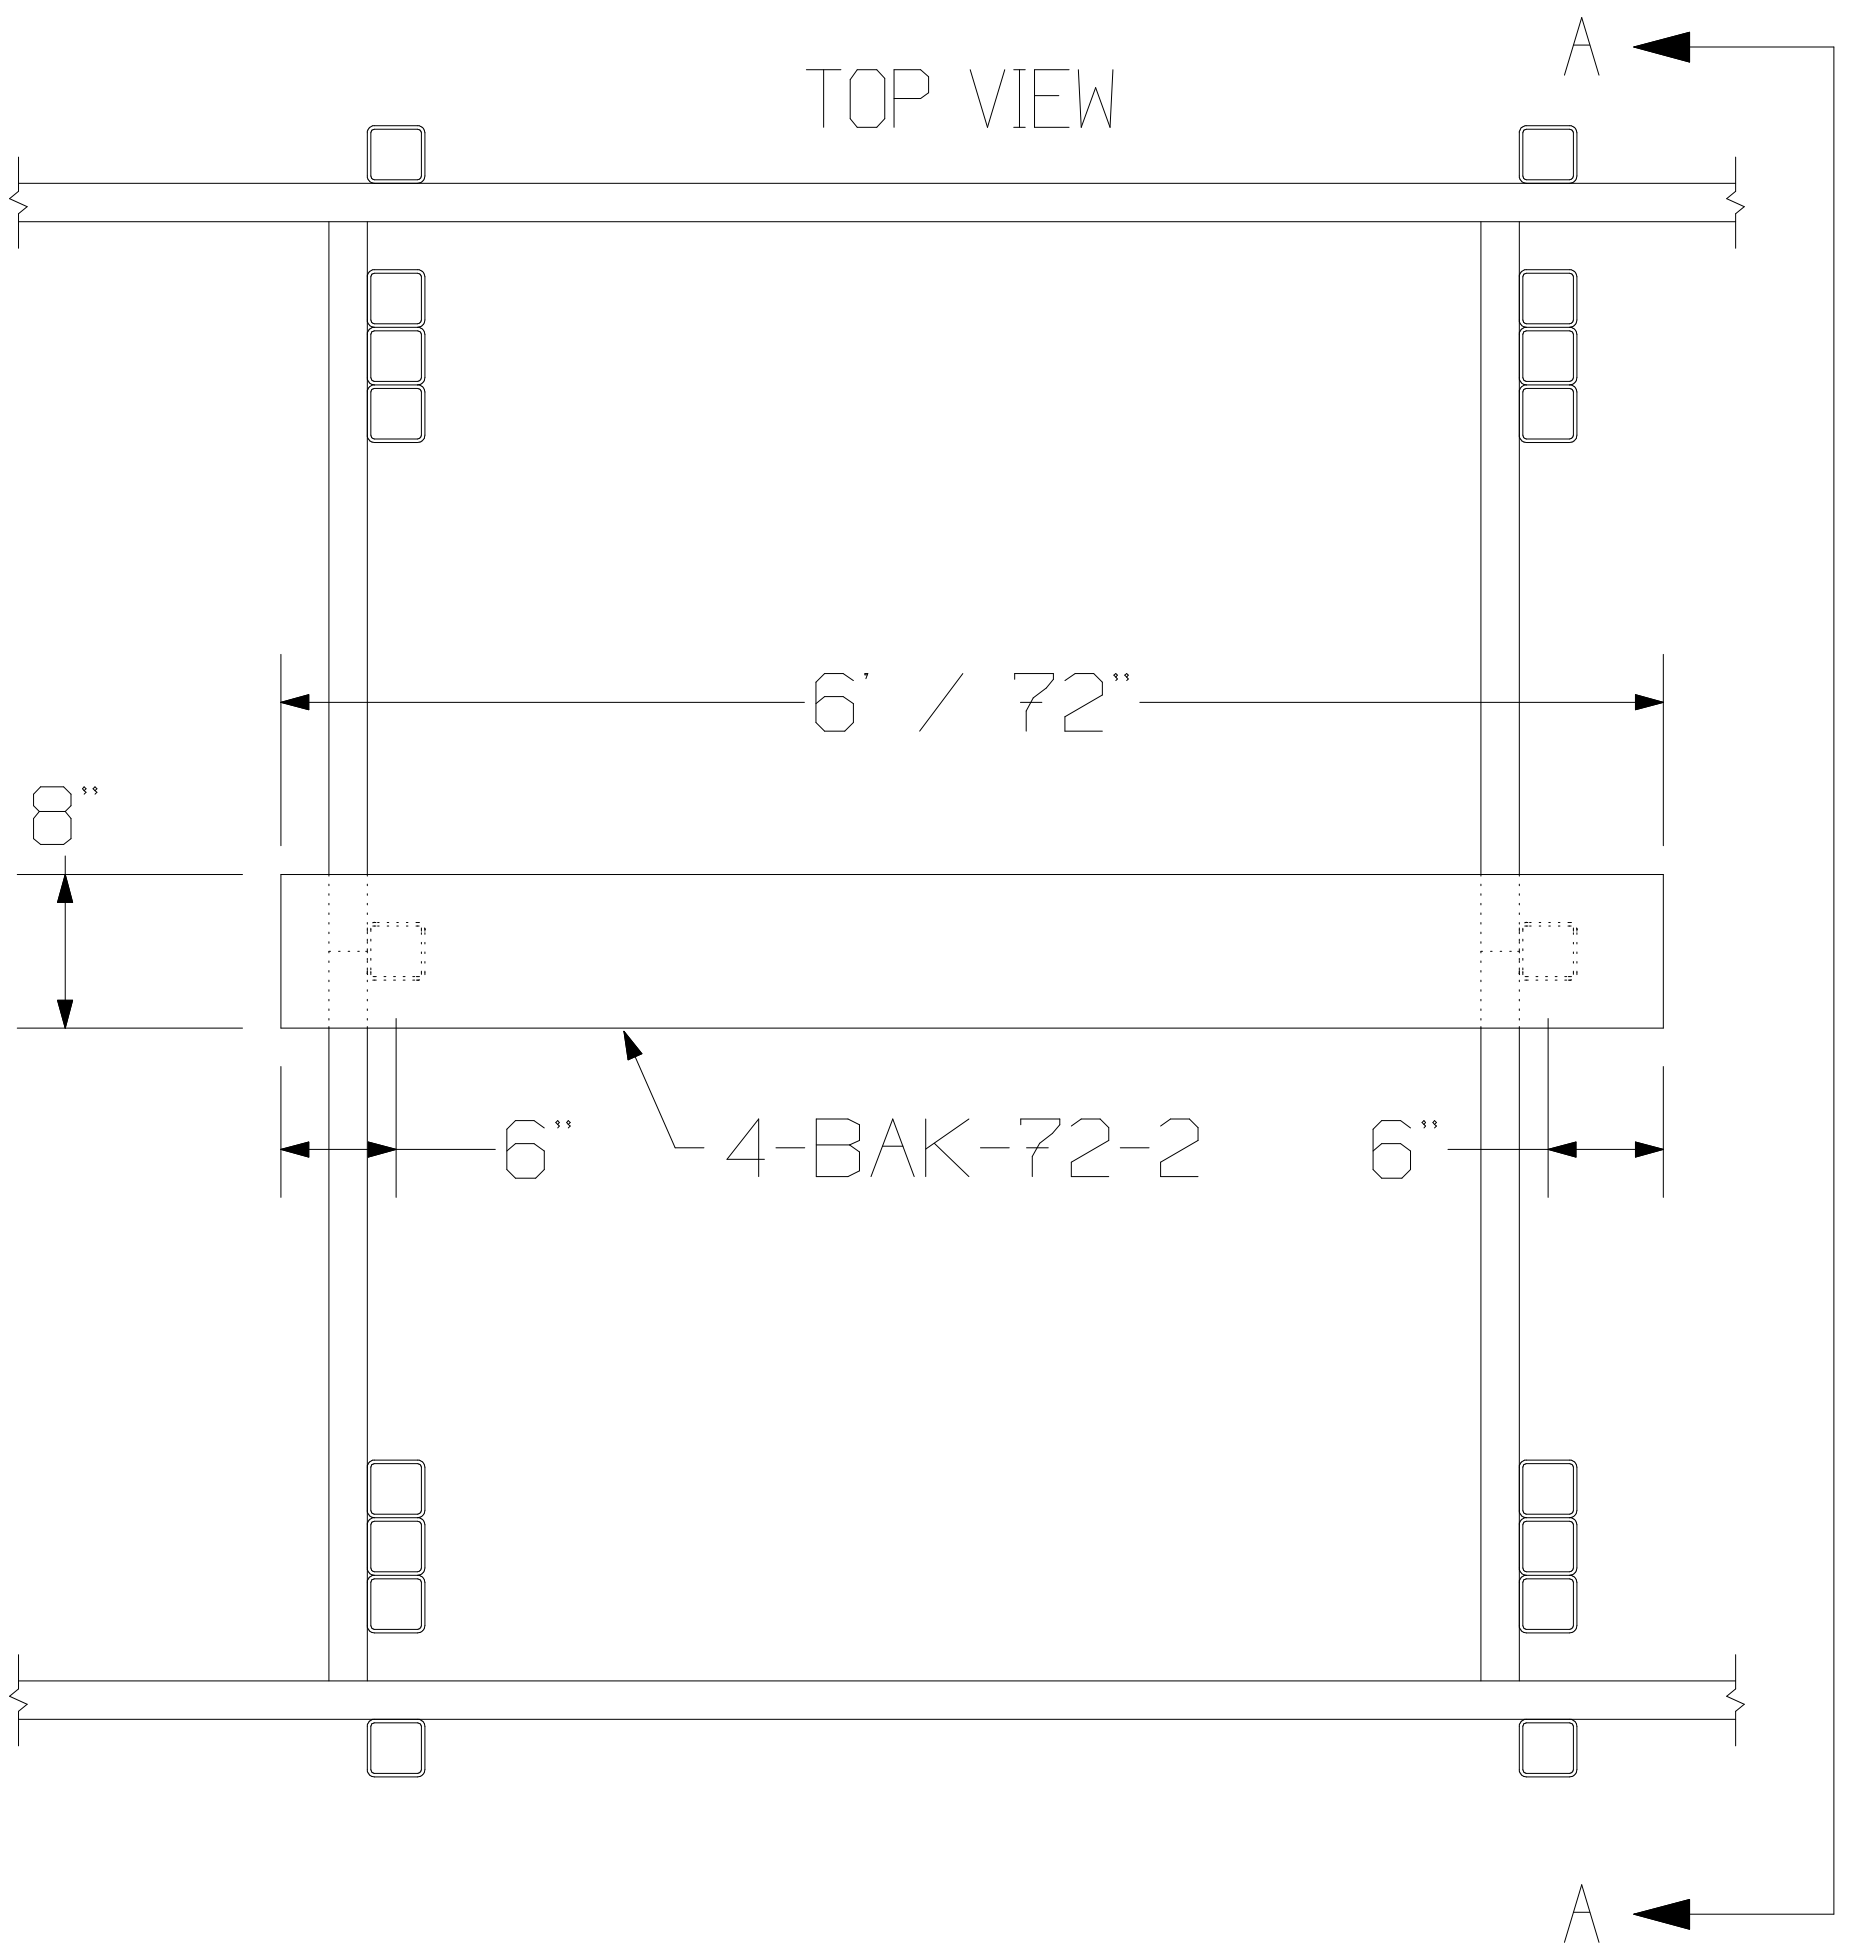

TOP VIEW

4-BAK-72-2 CARPET

SECTION
A-A

Broward Trailer Co., Inc.

4-BAK-72-2 KEEL BUNK

DRAWING NUMBER	9001-65	DRAWN BY	DN	DATE	070925
SCALE	FULL	APPROVED BY		REVISION DATE	
					REV A